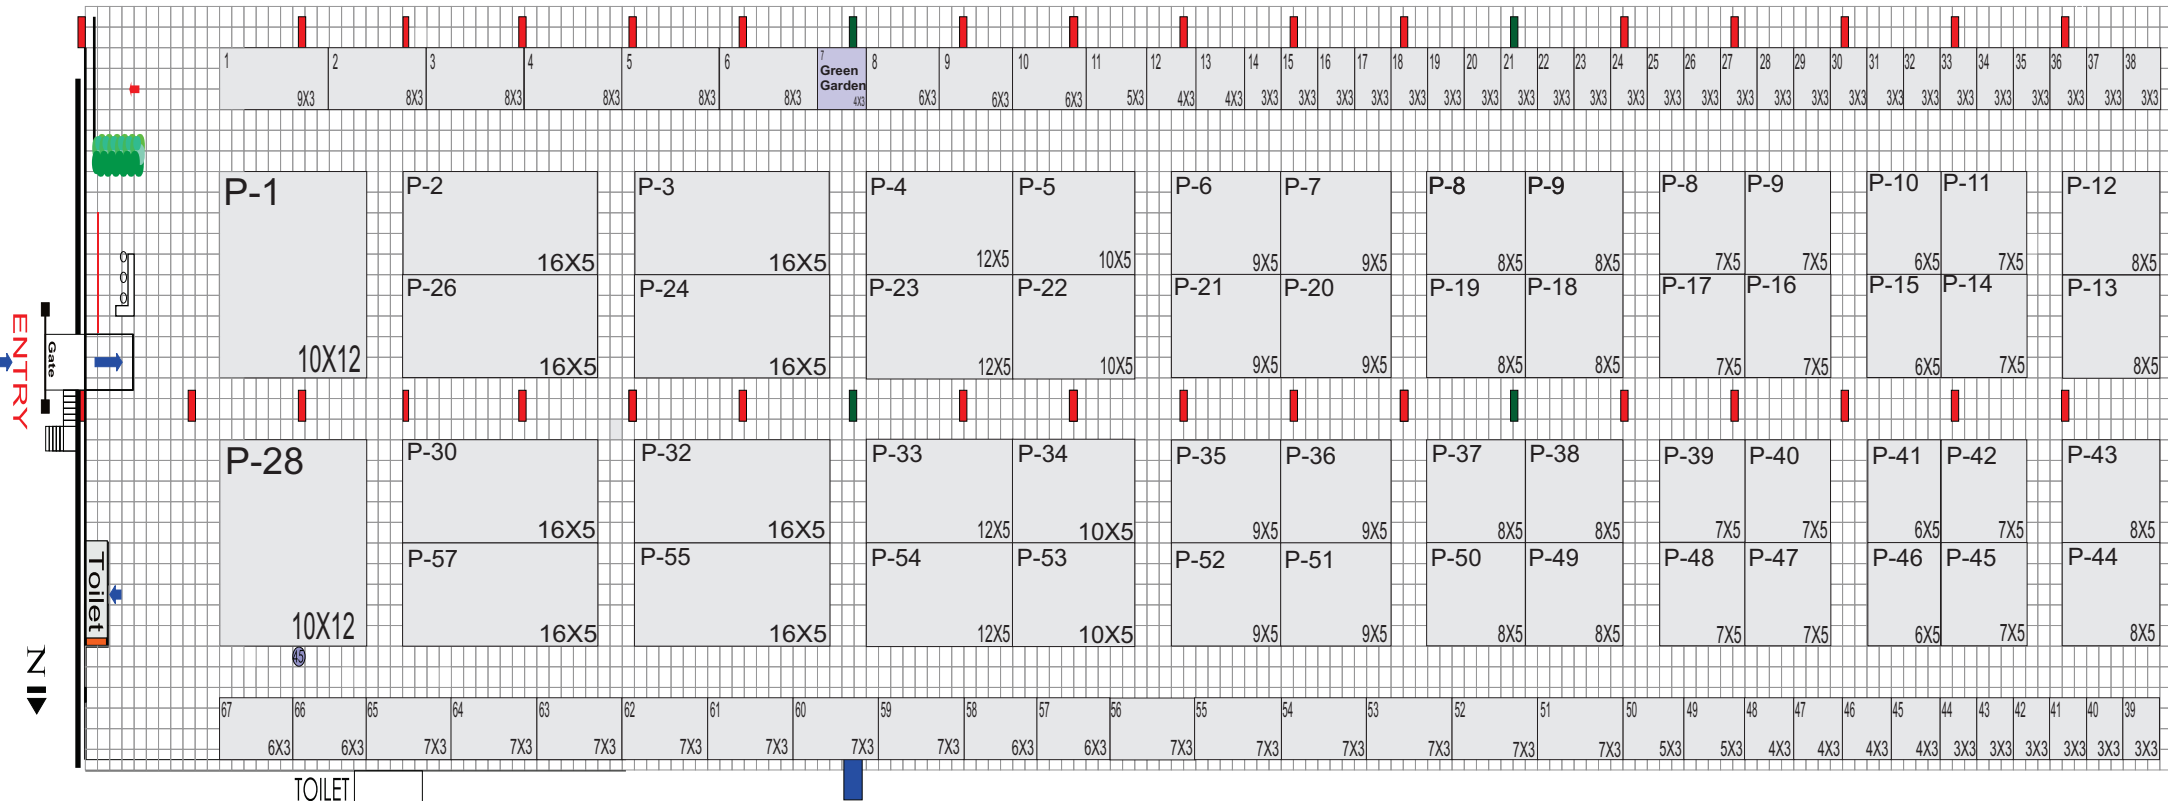

VENUE: Hall-1 Bombay Exhibition Center,
NSE Complex, Goregaon East, MUMBAI

DATE: 03-04-05 March, 2016

Hall 1

NOTE:

1. All the Dimensions are in meter
2. Centrally A/C constructed venue
3. Aisles are subject to change