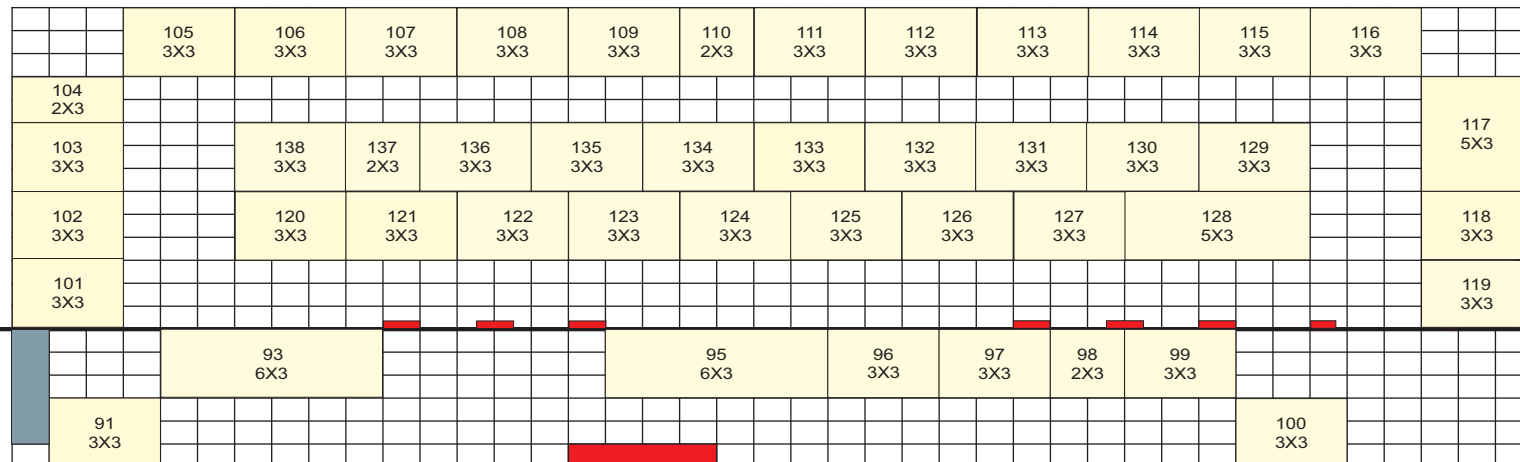

ENTRY / EXIT **INSIDE AC HALL 1 (TSAVO HALL)**

INSIDE AC HALL 2 (ABERDARE & LENANA HALL)

- VACANT STALLS
- RESERVED STALLS
- CONFIRMED STALLS
- INDIA PAVILION
- AAK PAVILION
- CHINA PAVILION
- KNCCI PAVILION
- EGYPT PAVILION
- AFA PAVILION
- HOLLAND PAVILION